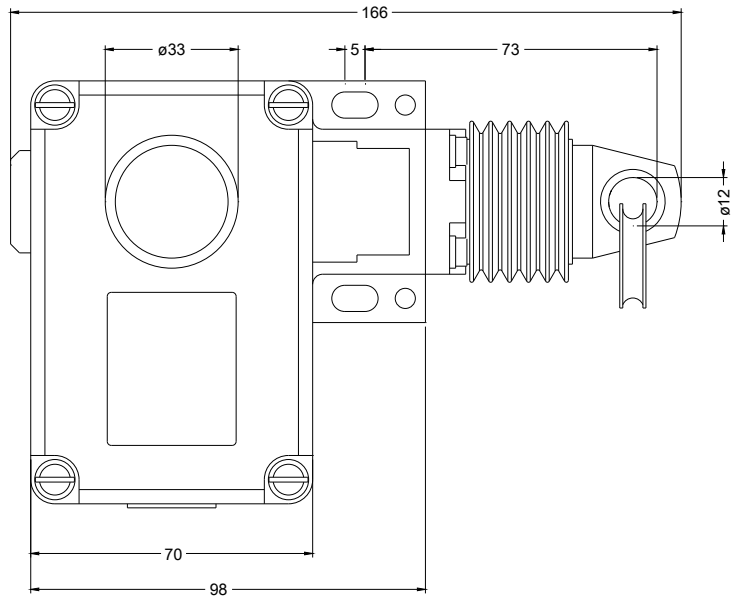

### Installation/ mounting/ dimensions

Mounting type	screw fixing
Height	105 mm
Width	166 mm
Depth	71 mm

#### Image database (product images, 2D dimension drawings, 3D models, device circuit diagrams, EPLAN macros, ...)

[http://www.automation.siemens.com/bilddb/cax\\_de.aspx?mlfb=3SE7140-1BD00&lang=en](http://www.automation.siemens.com/bilddb/cax_de.aspx?mlfb=3SE7140-1BD00&lang=en)