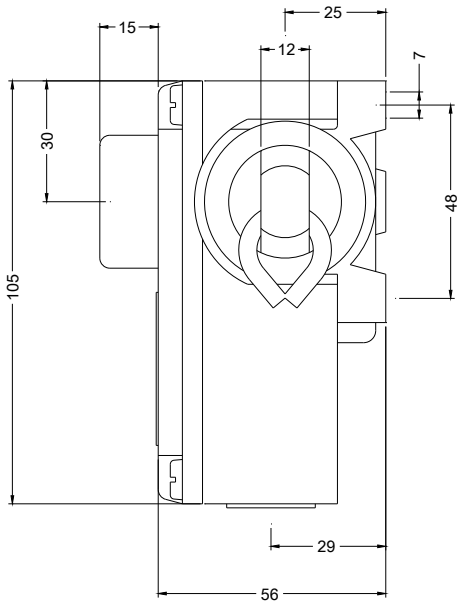

### Installation/ mounting/ dimensions

Mounting type	screw fixing
Height	105 mm
Width	166 mm
Depth	71 mm

#### Image database (product images, 2D dimension drawings, 3D models, device circuit diagrams, EPLAN macros, ...)

[http://www.automation.siemens.com/bilddb/cax\\_de.aspx?mlfb=3SE7140-1BD00&lang=en](http://www.automation.siemens.com/bilddb/cax_de.aspx?mlfb=3SE7140-1BD00&lang=en)